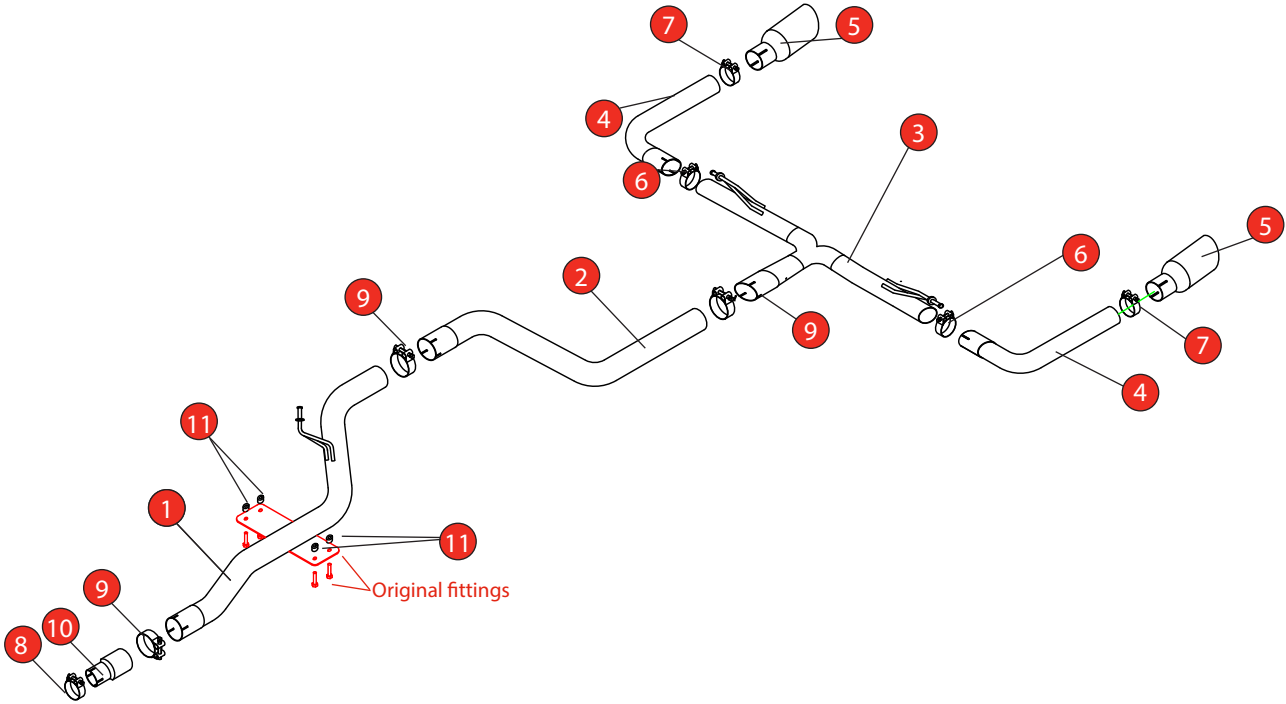

Car	Ford Focus ST MK4 Estate	Part No.	SFDS097DC
Year	2019-Current	Fit Kits	342FK
Notes	Where not supplied use original fittings OE system requires cutting, see details below.	Features	Pipe Diameter:- 76mm

Estimated Fitting Time: 60 Minutes

NO.	PART NO.	DESCRIPTION	QTY
1	1307FD	Centre Pipe	1
2	1308FD	Link Pipe	1
3	1317FD	Rear Section	1
4	1315FD	LH & RH Trim Pipe	2
5	Z023.10153	Ø114mm Ceramic Black Daytona Trim	2
Fit Kit			
6	Z016.10070	65mm H/D Clamp	2
7	Z016.10064	63 - 68mm H/D Clamp	2
8	Z016.10001	59 - 63mm Clamp	1
9	Z016.10062	79mm H/D Clamp	3
10	AD46	Adapter	1
11	Z026.20161	10mm Spacer	4

DATE	11/01/22
ISSUE	00
AUTHORISED	S.Shipley

NOTE: ENSURE SCORPION SYSTEM IS CLEAR OF MOVING PARTS AND ALL ORIGINAL FUNCTIONS WORK CORRECTLY.

STAY CONNECTED TO RED POWER.

Car	Ford Focus ST MK4 Estate	Part No.	SFDS097DC
Year	2019-Current	Fit Kits	342FK
Notes	Where not supplied use original fittings OE system requires cutting, see details below.	Features	Pipe Diameter:- 76mm

Cut the OE system 85mm in front of the weld (towards the front of the vehicle) and remove sharp edges

STAY CONNECTED TO RED POWER.